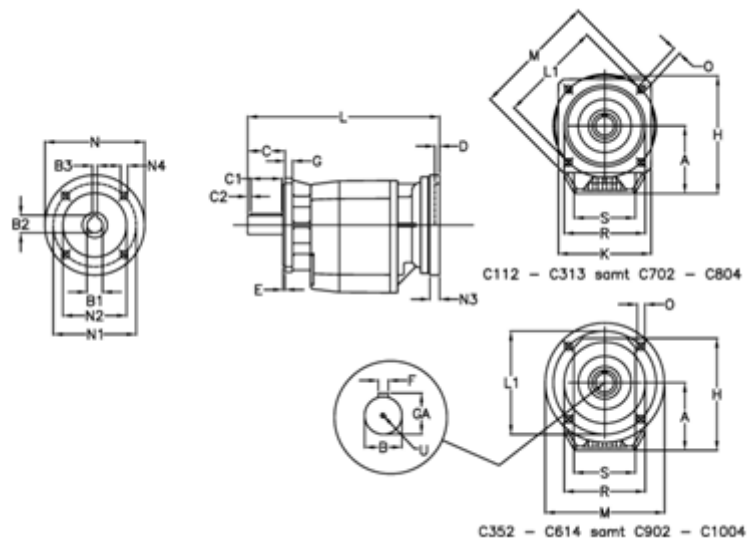

Article number: 40600806252435
 Description: Helical gearbox
 C803F-62,5-P90B5

Measures

A = 247.0	D = 4.0	L1 = 350	R = 320
B = 80	E = 5	M = 400	S = 300
B1 = 24	F = 22	N = 200	U = M20x42
B2 = 27.3	G = 20	N1 = 165	
B3 = 8	GA = 85.0	N2 = 130	
C = 140	H = 422.0	N3 = 0	
C1 = 110	K = 350	N4 = M10x12	
C2 = 15	L = 533.0	O = 18.0	